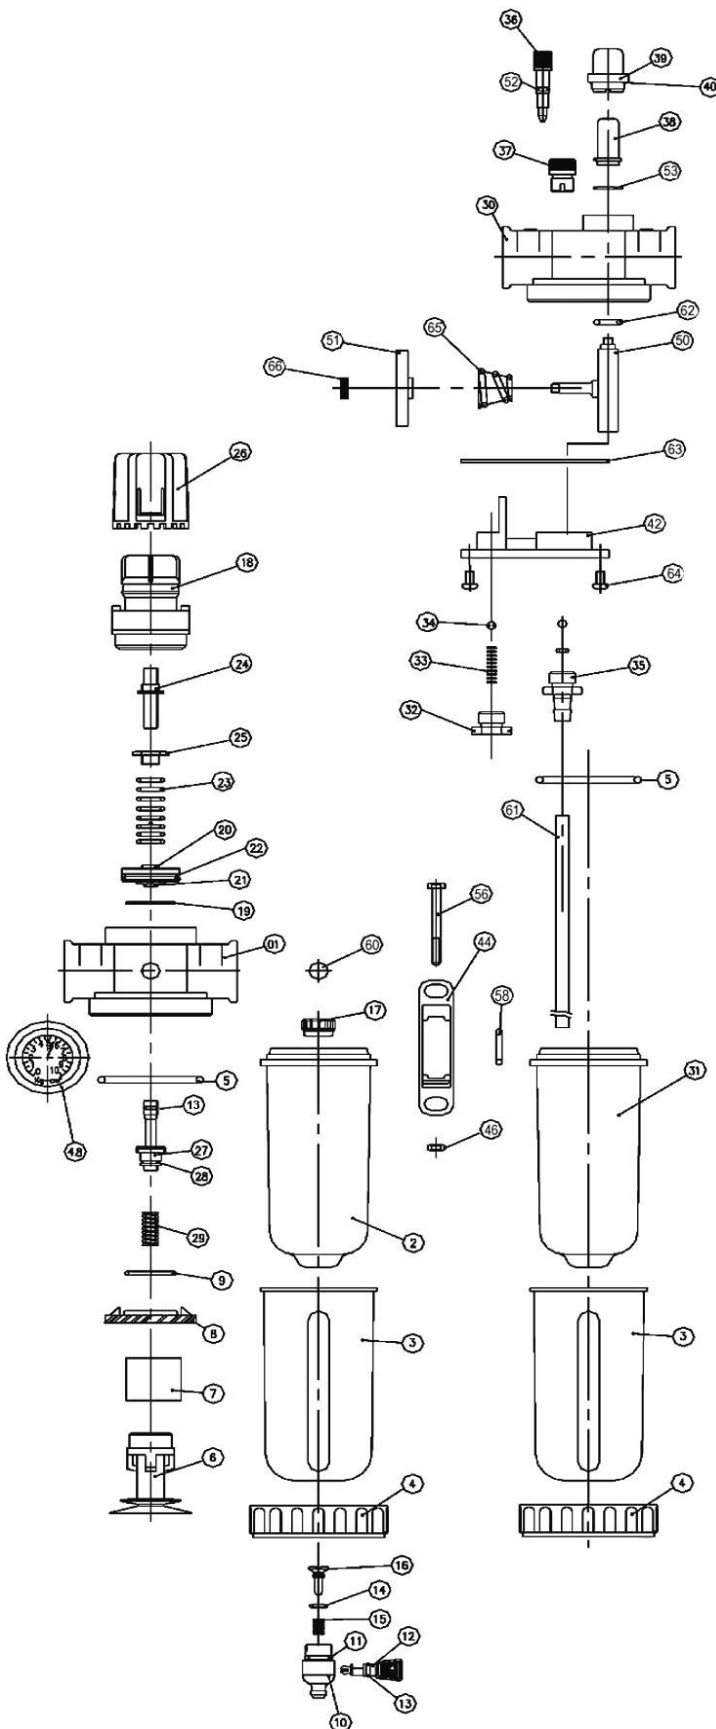

# SA-2323

# 3/8" AIR FILTER, REGULATOR & LUBRICATOR

## PARTS LIST

No.	Parts No.	Description	Q'ty
1	C25222-01	Body	1
2	c25228-02	Bowl	1
3	c25228-03	Shatterguard	2
4	c25228-04	Fixed Ring	2
5	c25228-05	O Ring	2
6	c25228-06	Bowl Baffle	1
7	c25228-07	Filter Element	1
8	c25228-08	Interceptor	1
9	c25228-09	O Ring	1
10	c25228-10	Body	1
11	c25228-11	O Ring	1
12	c25228-12	Valve	1
13	c25228-13	O Ring	2
14	c25228-14	O Ring	1
15	c25228-15	Spring	1
16	c25228-16	Piston	1
17	c25228-17	Nut	1
18	c25228-18	Dome	1
19	c25228-19	O Ring	1
20	c25228-20	Piston	1
21	c25228-21	O Ring	1
22	c25228-22	V Ring	1
23	c25228-23	Spring	1
24	c25228-24	Adjusting Screw	1
25	c25228-25	Nut	1
26	c25228-26	Knob	1
27	c25228-27	Valve	1
28	c25228-28	O Ring	1
29	c25228-29	Spring	1
30	C22228-30	C22222-30	1
31	c22228-31	Bowl	1
32	c22228-32	Nut	1
33	c22228-33	Spring	1
34	c22228-34	Ball	1
35	c22228-35	Plug	1
36	c22228-36	Adjusting Screw	1
37	c22228-37	Fill Plug	1
38	c22228-38	Inside Cup	1
39	c22228-39	Outside Cup	1
40	c22228-40	O Ring	1
42	SA2322-42	Mounting	1
44	SA2322-44	Joiner	1
46	SA2322-46	Nut	1
48	c25228-48	Gauge	1
50	c22228-67	Frisket	1
51	c22228-56	Adjusting Ring	1
52	c22228-58	O Ring	1
53	c22228-60	O Ring	1
56	SA2322-56	O Ring	1
58	SA2322-58	Screw (M3x0.5Px12L)	1
60	c22228-63	Spring	1
61	c22228-50	Tube	1
62	c22228-64	O Ring	1
63	c22228-68	Gasket	1
64	c22228-62	Screw	2
65	c22228-63	Spring	1
66	c22228-66	Screw	1